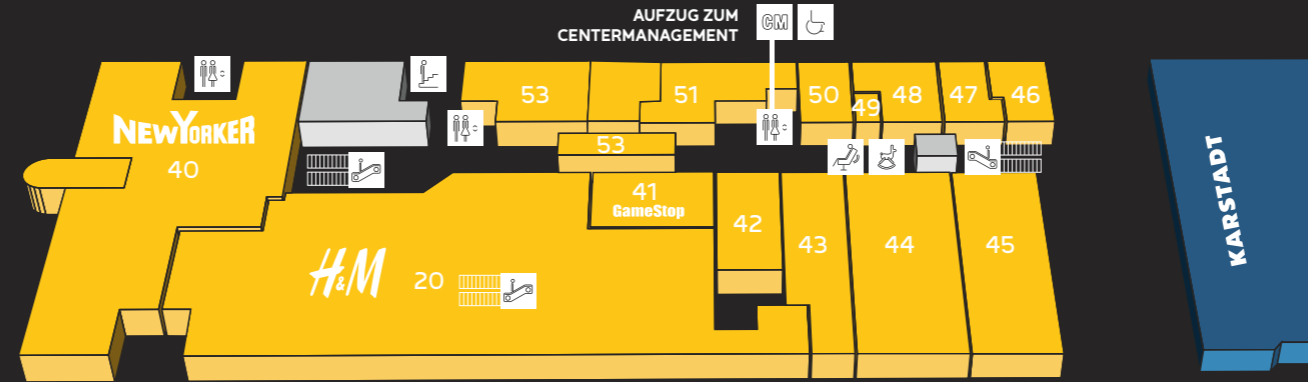

MODE | SCHMUCK | ACCESSOIRES

- 25 BONITA
- 29 CALZEDONIA
- 31 ETERNA
- 20 H&M
- 32 INTIMISSIMI
- 51 JACK & JONES
- 22 LEVI'S
- 19 MORE & MORE
- 40 NEW YORKER
- 23 ONLY
- 42 P2 MODE & ACCESSOIRES
- 34 SCHMUCKKRAUSCH
- 44 TALLY WEIJL
- 17 ZERO

1.OG